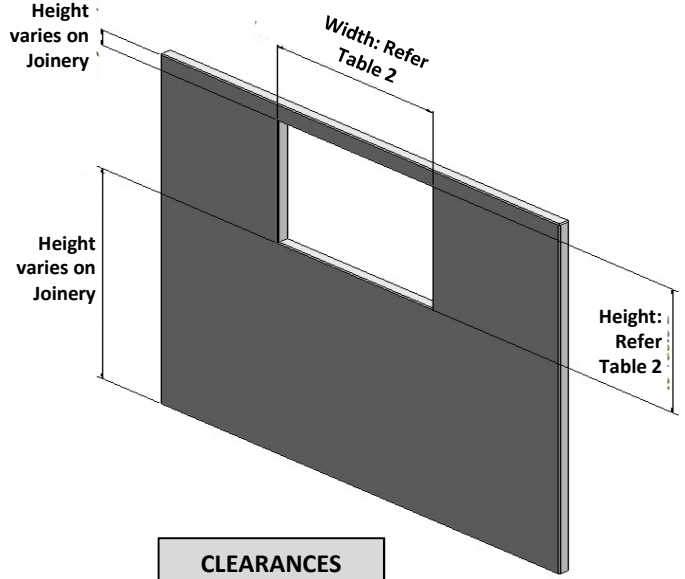

Festivé Devon/Cornwall Condenser in Cradle (CIC) Recommended Joinery Assembly

JOINERY ASSEMBLY

COUNTERTOP CUT-OUT

DIVIDER PANEL

Table 1

COUNTERTOP CUT-OUT		
Cabinet Size	Length (mm)	Width (mm)
DCI/CCI 6 & 9	530	395
DCI/CCI 12, 15, 18 & 24	640	395

CLEARANCES

VENTING

Two options for vents on doors.
Minimum dimensions: 400 x 400mm
*1 - metal grill slotted
*2 - routed slots in joinery

Table 2

DIVIDER PANEL CUT-OUT		
Cabinet Size	Height (mm)	Width (mm)
DCI/CCI 6	210	230
DCI/CCI 9	240	260
DCI/CCI 12, 15, 18 & 24	280	280