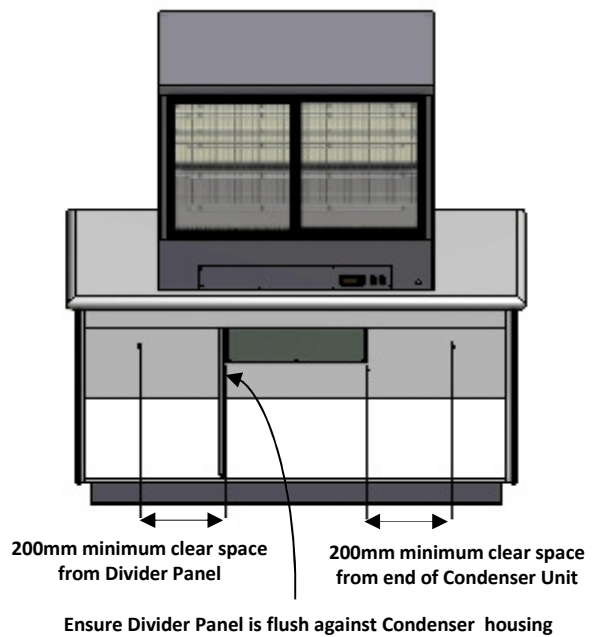

Festivé Devon/Cornwall Condenser in Cradle (CIC) Recommended Joinery Assembly

JOINERY ASSEMBLY

COUNTERTOP CUT-OUT

DIVIDER PANEL

Table 1

COUNTERTOP CUT-OUT		
Cabinet Size	Length (mm)	Width (mm)
DCI/CCI 6 & 9	530	395
DCI/CCI 12, 15, 18 & 24	640	395

CLEARANCES

VENTING

Two options for vents on doors.
Minimum dimensions: 400 x 400mm
*1 - metal grill slotted
*2 - routed slots in joinery

Table 2

DIVIDER PANEL CUT-OUT		
Cabinet Size	Height (mm)	Width (mm)
DCI/CCI 6	210	230
DCI/CCI 9	240	260
DCI/CCI 12, 15, 18 & 24	280	280