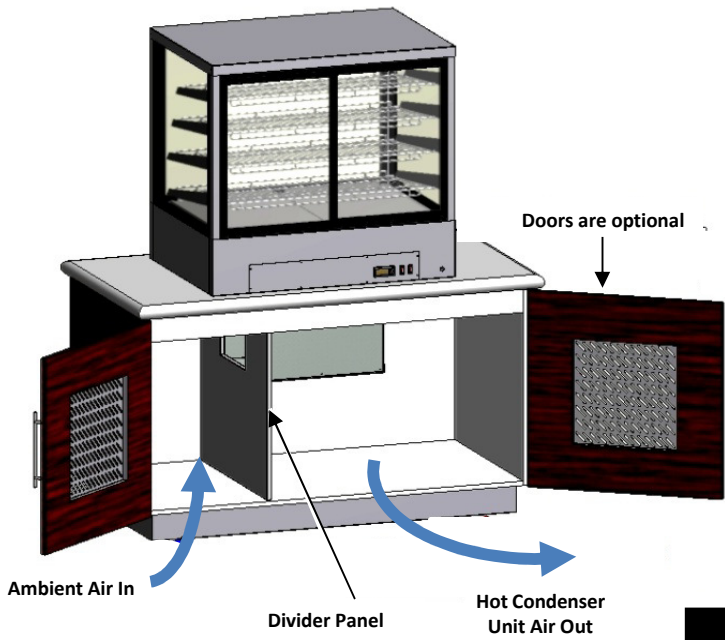

Festivé Devon/Cornwall Condenser in Cradle (CIC) Recommended Joinery Assembly

JOINERY ASSEMBLY

COUNTERTOP CUT-OUT

DIVIDER PANEL

Table 1

COUNTERTOP CUT-OUT		
Cabinet Size	Length (mm)	Width (mm)
DCI/CCI 6 & 9	530	395
DCI/CCI 12, 15, 18 & 24	640	395

CLEARANCES

VENTING

Two options for vents on doors.
Minimum dimensions: 400 x 400mm
*1 - metal grill slotted
*2 - routed slots in joinery

Table 2

DIVIDER PANEL CUT-OUT		
Cabinet Size	Height (mm)	Width (mm)
DCI/CCI 6	210	230
DCI/CCI 9	240	260
DCI/CCI 12, 15, 18 & 24	280	280