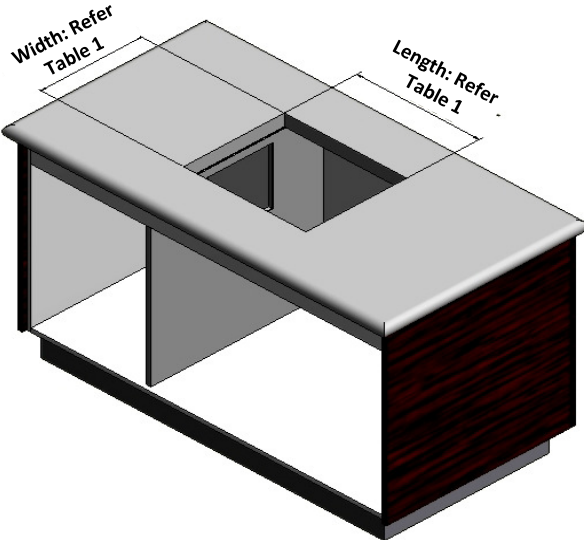

Festivé Devon/Cornwall Condenser in Cradle (CIC) Recommended Joinery Assembly

JOINERY ASSEMBLY

COUNTERTOP CUT-OUT

DIVIDER PANEL

Table 1

COUNTERTOP CUT-OUT		
Cabinet Size	Length (mm)	Width (mm)
DCI/CCI 6 & 9	530	395
DCI/CCI 12, 15, 18 & 24	640	395

CLEARANCES

VENTING

Two options for vents on doors.
Minimum dimensions: 400 x 400mm
*1 - metal grill slotted
*2 - routed slots in joinery

Table 2

DIVIDER PANEL CUT-OUT		
Cabinet Size	Height (mm)	Width (mm)
DCI/CCI 6	210	230
DCI/CCI 9	240	260
DCI/CCI 12, 15, 18 & 24	280	280